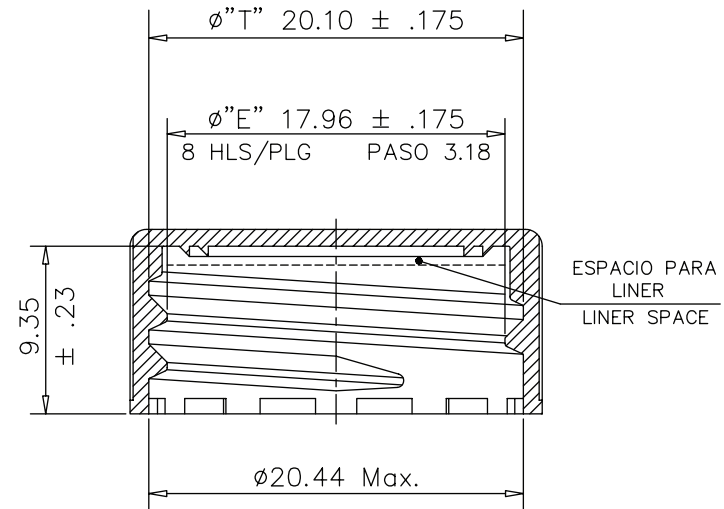

## 20-400 Black PP Continuous Thread Closure with Foam Liner

K.G. International - sales@kgint.com - +1 305 499-9816

SECCION "B-B"  
SECTION "B-B"

ESC. 1:1