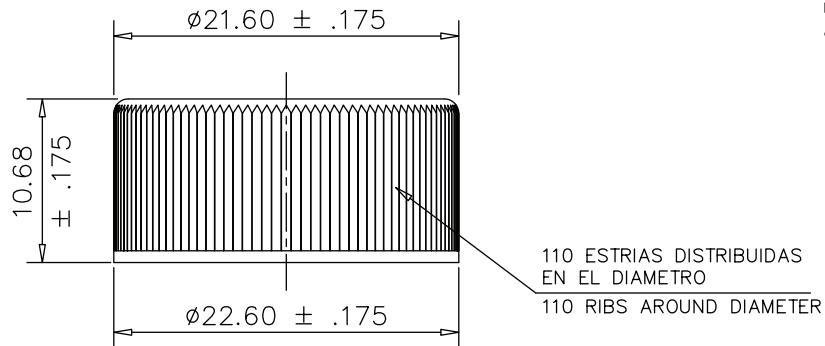

## 20-400 Black PP Continuous Thread Closure with Foam Liner

K.G. International - sales@kgint.com - +1 305 499-9816

SECCION "B-B"  
SECTION "B-B"

ESC. 1:1