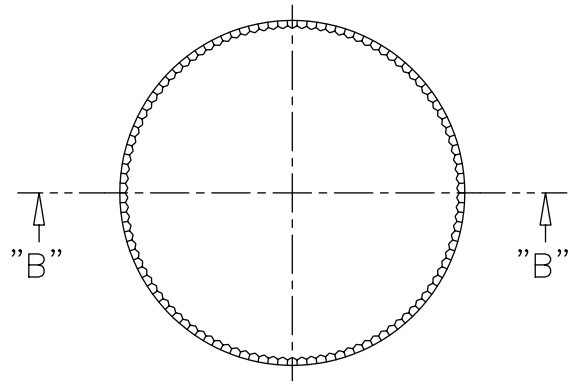

## 20-400 Black PP Continuous Thread Closure with Foam Liner

K.G. International - sales@kgint.com - +1 305 499-9816

SECCION "B-B"  
SECTION "B-B"

ESC. 1:1