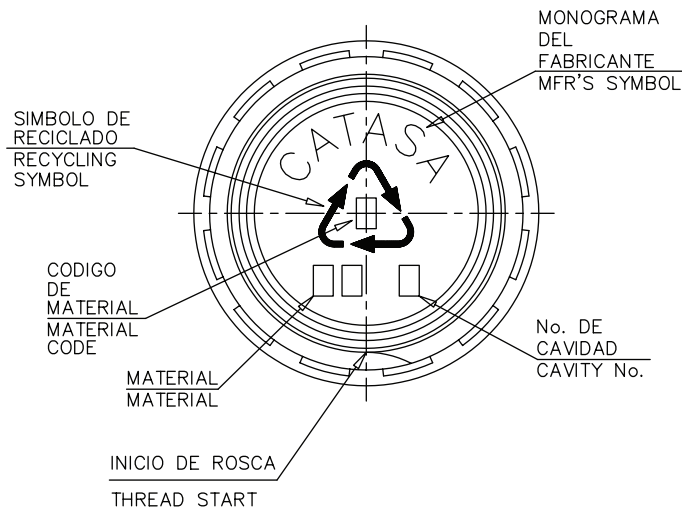

## 20-400 Black PP Continuous Thread Closure with Foam Liner

K.G. International - sales@kgint.com - +1 305 499-9816

SECCION "B-B"  
SECTION "B-B"

ESC. 1:1